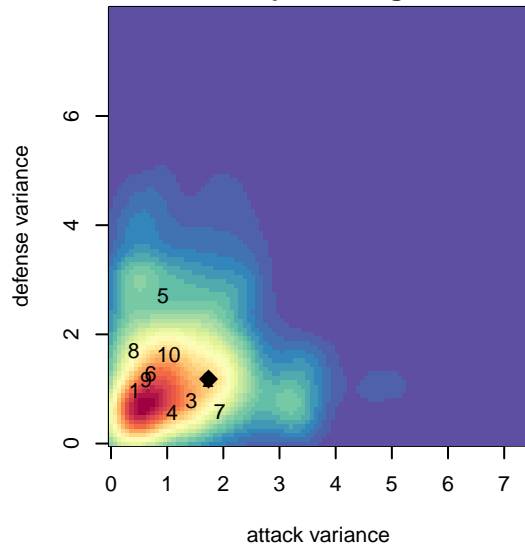

# CCV Stars Black B00

, AZ  
 B00 total strength=1919  
 attack=87.41 defense=26.75

alt names used:  
 CCV STARS 00 BOYS  
 CCV STARS 00 BOYS

Venues played:  
 2016 NHB Cup Flight 1  
 2016 FWRL Desert 2000 U17

**CCV Stars Black B00**  
 Dots are actual minus expected GF (blue circles) and GA (red triangles).  
 Blue line is smoothed change in attack strength. Red is smoothed change in defense strength.

**attack and defense variance (black dot)  
relative to other teams  
and top 10 in region**

**Performance relative to 13 month average**

Distribution of opponents  
 Red = Lose zone, Blue = Win zone, Green = Even  
 Black line separates win/lose zones

lot. A=Neither has attack advantage, B=Opponent has both attack and defense advantage, C=Opponent has both attack and defense disadvantage, D=Both have